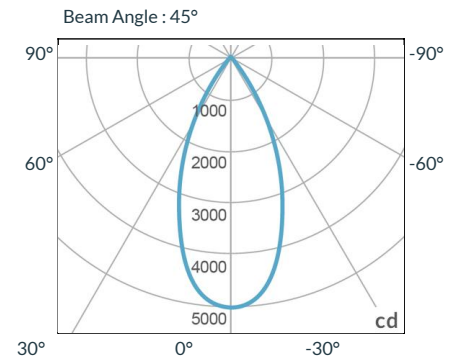

Focus

PHOTOMETRIC DATA

Focus

Distance		3' (~0.9 m)	10' (~3.0 m)	15' (~4.6 m)
@3200K	fc	2604	241	117
	lux	28027	2591	1257
@5600K	fc	2690	249	121
	lux	28960	2678	1299
Beam Diameter		Ø 0.8' (~0.2m)	Ø 2.6' (~0.8m)	Ø 4.1' (~1.2m)

Flood

Distance		3' (~0.9 m)	10' (~3.0 m)	15' (~4.6 m)
@3200K	fc	546	54	29
	lux	5876	578	314
@5600K	fc	564	55	30
	lux	6071	597	324
Beam Diameter		Ø 2.2' (~0.7m)	Ø 7.4' (~2.3m)	Ø 11.4' (~3.5m)

ACCESSORIES