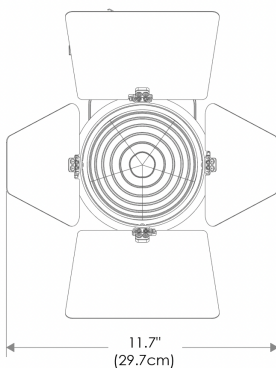

Focus

PHOTOMETRIC DATA

Focus

Distance		3' (~0.9 m)	10' (~3.0 m)	15' (~4.6 m)
@3200K	fc	2604	241	117
	lux	28027	2591	1257
@5600K	fc	2690	249	121
	lux	28960	2678	1299
Beam Diameter		Ø 0.8' (~0.2m)	Ø 2.6' (~0.8m)	Ø 4.1' (~1.2m)

Flood

Distance		3' (~0.9 m)	10' (~3.0 m)	15' (~4.6 m)
@3200K	fc	546	54	29
	lux	5876	578	314
@5600K	fc	564	55	30
	lux	6071	597	324
Beam Diameter		Ø 2.2' (~0.7m)	Ø 7.4' (~2.3m)	Ø 11.4' (~3.5m)

ACCESSORIES