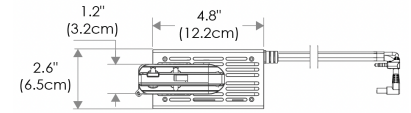

MECHANICAL FIGURES

PSP

US

Flood

Focus

PSP

EU

Flood

Focus