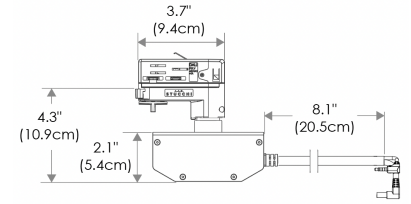

MECHANICAL FIGURES

PSP

US

Flood

Focus

PSP

EU

Flood

Focus