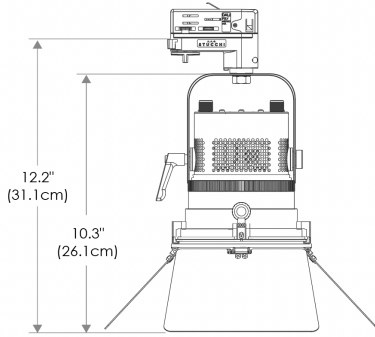

MECHANICAL FIGURES

PSP

US

Flood