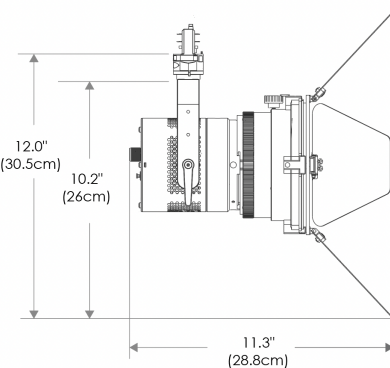

Power Supply & Control

PSP Power Supply w/ Pass-Through DMX

Plug/Connection

US US 120V
EU EU 220V

SPECIFICATIONS

Beam Angle	15°- 45°
CRI / TLCI	95/90 typical (in CCT Mode of 2800K-6500K)
Dimming	100% - 0% flicker free
AC Power Draw	90W max
AC Input	100 - 240V AC, 50 - 60Hz
Remote Control	DMX 512
Cooling	Fan Cooled
Acoustic Noise	19 dBA (Auto Mode)
Operating Temp.	32 - 104°F (0 - 40°C)
Weight (Fixture + Power Supply)	4.5lb / 2.1kg

Focus

PHOTOMETRIC DATA

Focus

Distance		3' (~0.9 m)	10' (~3.0 m)	15' (~4.6 m)
@3200K	fc	2604	241	117
	lux	28027	2591	1257
@5600K	fc	2690	249	121
	lux	28960	2678	1299
Beam Diameter		Ø 0.8' (~0.2m)	Ø 2.6' (~0.8m)	Ø 4.1' (~1.2m)

Flood

Distance		3' (~0.9 m)	10' (~3.0 m)	15' (~4.6 m)
@3200K	fc	546	54	29
	lux	5876	578	314
@5600K	fc	564	55	30
	lux	6071	597	324
Beam Diameter		Ø 2.2' (~0.7m)	Ø 7.4' (~2.3m)	Ø 11.4' (~3.5m)

ACCESSORIES