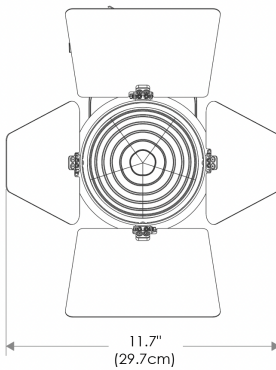

MECHANICAL FIGURES

PSP

US

Flood