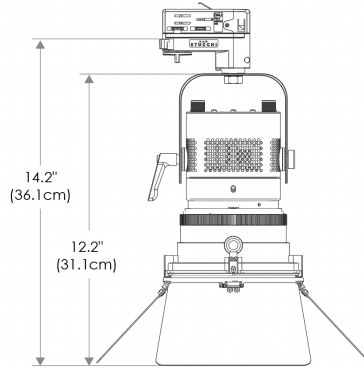

MECHANICAL FIGURES

PSP

US

Flood

Focus

PSP

EU

Flood

Focus