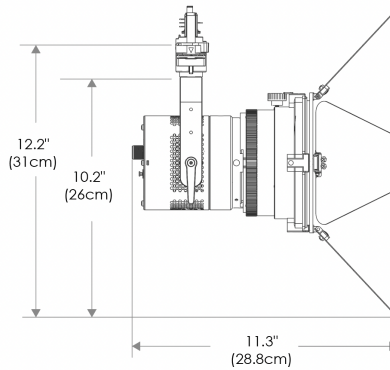

MECHANICAL FIGURES

PSP

US

Flood

Focus

PSP

EU

Flood

Focus