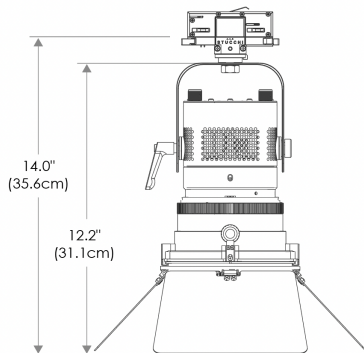

Focus

PHOTOMETRIC DATA

Focus

Distance		3' (~0.9 m)	10' (~3.0 m)	15' (~4.6 m)
@3200K	fc	2604	241	117
	lux	28027	2591	1257
@5600K	fc	2690	249	121
	lux	28960	2678	1299
Beam Diameter		Ø 0.8' (~0.2m)	Ø 2.6' (~0.8m)	Ø 4.1' (~1.2m)

Flood

Distance		3' (~0.9 m)	10' (~3.0 m)	15' (~4.6 m)
@3200K	fc	546	54	29
	lux	5876	578	314
@5600K	fc	564	55	30
	lux	6071	597	324
Beam Diameter		Ø 2.2' (~0.7m)	Ø 7.4' (~2.3m)	Ø 11.4' (~3.5m)

ACCESSORIES