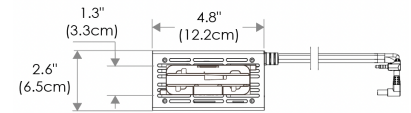

Focus

PHOTOMETRIC DATA

Focus

Distance		3' (~0.9 m)	10' (~3.0 m)	15' (~4.6 m)
@3200K	fc	2604	241	117
	lux	28027	2591	1257
@5600K	fc	2690	249	121
	lux	28960	2678	1299
Beam Diameter		Ø 0.8' (~0.2m)	Ø 2.6' (~0.8m)	Ø 4.1' (~1.2m)