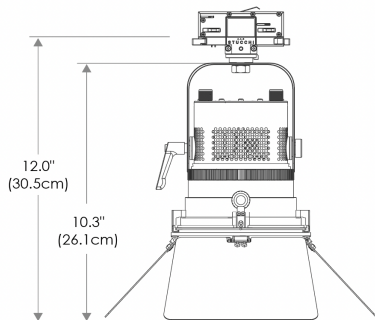

Focus

PHOTOMETRIC DATA

Focus

Distance		3' (~0.9 m)	10' (~3.0 m)	15' (~4.6 m)
@3200K	fc	2604	241	117
	lux	28027	2591	1257
@5600K	fc	2690	249	121
	lux	28960	2678	1299
Beam Diameter		Ø 0.8' (~0.2m)	Ø 2.6' (~0.8m)	Ø 4.1' (~1.2m)

Flood

Distance		3' (~0.9 m)	10' (~3.0 m)	15' (~4.6 m)
@3200K	fc	546	54	29
	lux	5876	578	314
@5600K	fc	564	55	30
	lux	6071	597	324
Beam Diameter		Ø 2.2' (~0.7m)	Ø 7.4' (~2.3m)	Ø 11.4' (~3.5m)

ACCESSORIES