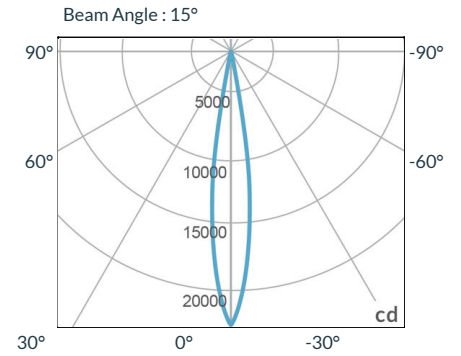

Focus

PHOTOMETRIC DATA

Focus

Distance		3' (~0.9 m)	10' (~3.0 m)	15' (~4.6 m)
@3200K	fc	2604	241	117
	lux	28027	2591	1257
@5600K	fc	2690	249	121
	lux	28960	2678	1299
Beam Diameter		Ø 0.8' (~0.2m)	Ø 2.6' (~0.8m)	Ø 4.1' (~1.2m)

Flood

Distance		3' (~0.9 m)	10' (~3.0 m)	15' (~4.6 m)
@3200K	fc	546	54	29
	lux	5876	578	314
@5600K	fc	564	55	30
	lux	6071	597	324
Beam Diameter		Ø 2.2' (~0.7m)	Ø 7.4' (~2.3m)	Ø 11.4' (~3.5m)

ACCESSORIES