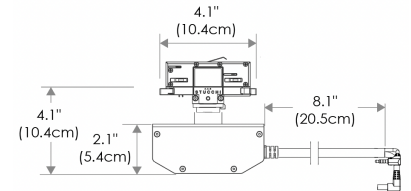

Focus

PHOTOMETRIC DATA

Focus

Distance		3' (~0.9 m)	10' (~3.0 m)	15' (~4.6 m)
@3200K	fc	2604	241	117
	lux	28027	2591	1257
@5600K	fc	2690	249	121
	lux	28960	2678	1299
Beam Diameter		Ø 0.8' (~0.2m)	Ø 2.6' (~0.8m)	Ø 4.1' (~1.2m)

Flood

Distance		3' (~0.9 m)	10' (~3.0 m)	15' (~4.6 m)
@3200K	fc	546	54	29
	lux	5876	578	314
@5600K	fc	564	55	30
	lux	6071	597	324
Beam Diameter		Ø 2.2' (~0.7m)	Ø 7.4' (~2.3m)	Ø 11.4' (~3.5m)

ACCESSORIES